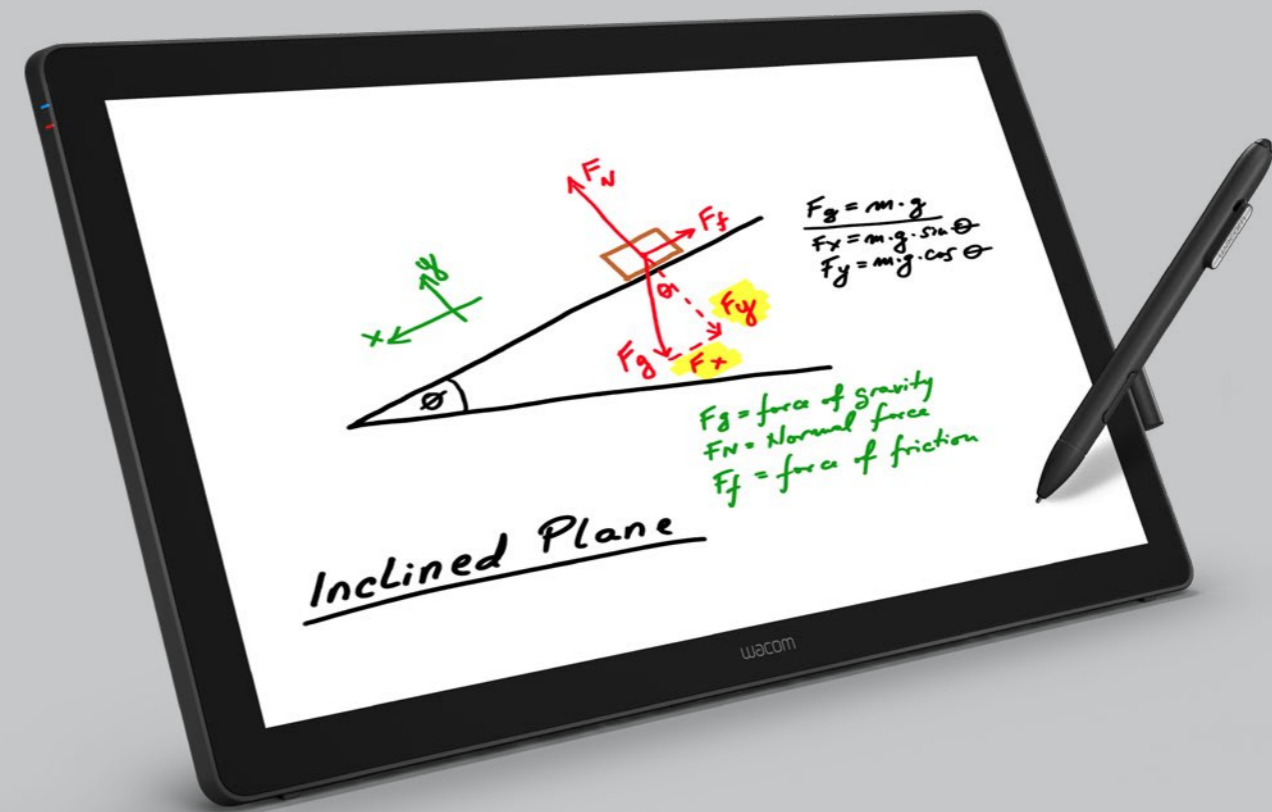

## Product Overview

Featuring 24-inch, full HD displays, the DTK-2451 and DTH-2452 are Wacom's largest pen displays for businesses and educational institutions. The generous active area provides a comfortable work surface for writing and signing digital documents or annotating directly on presentations. Industry-leading digital pen performance allows users to add drawings, sketches and diagrams to presentations or lesson plans to elaborate on key concepts and spontaneously integrate new ideas into the discussion.

And with 2,048 levels of pen pressure, users can enjoy precise drawing, writing, and annotating, plus enhanced biometric signature capture. The DTH-2452's multi-touch screen also supports touch gestures and navigation.

## Key Features & Benefits

- **Optimal user comfort** with the large 23.8" color LCD panel that offers a generous working area and a wide viewing angle
- **Biometrically-accurate input precision** with 2048 levels of digital pen pressure for precise drawing, writing, and annotating, plus enhanced biometric signature capture
- **Flexible display options** with support for both analog and digital connections with DVI-I passthrough connections and HDCP compliance
- **Versatile usage** in any working environment with a flexible stand, allowing the device to be used at multiple angles, and built-in standard VESA mounts to allow the use of 3rd-party stands
- **Intuitive navigation** with support for common gestures through multi-touch functionality (DTH-2452 only)
- **Ease of use** is enhanced with 4 user-assignable ExpressKeys to access common functions or tools, plus an integrated USB port to provide easy access to users' favorite USB devices