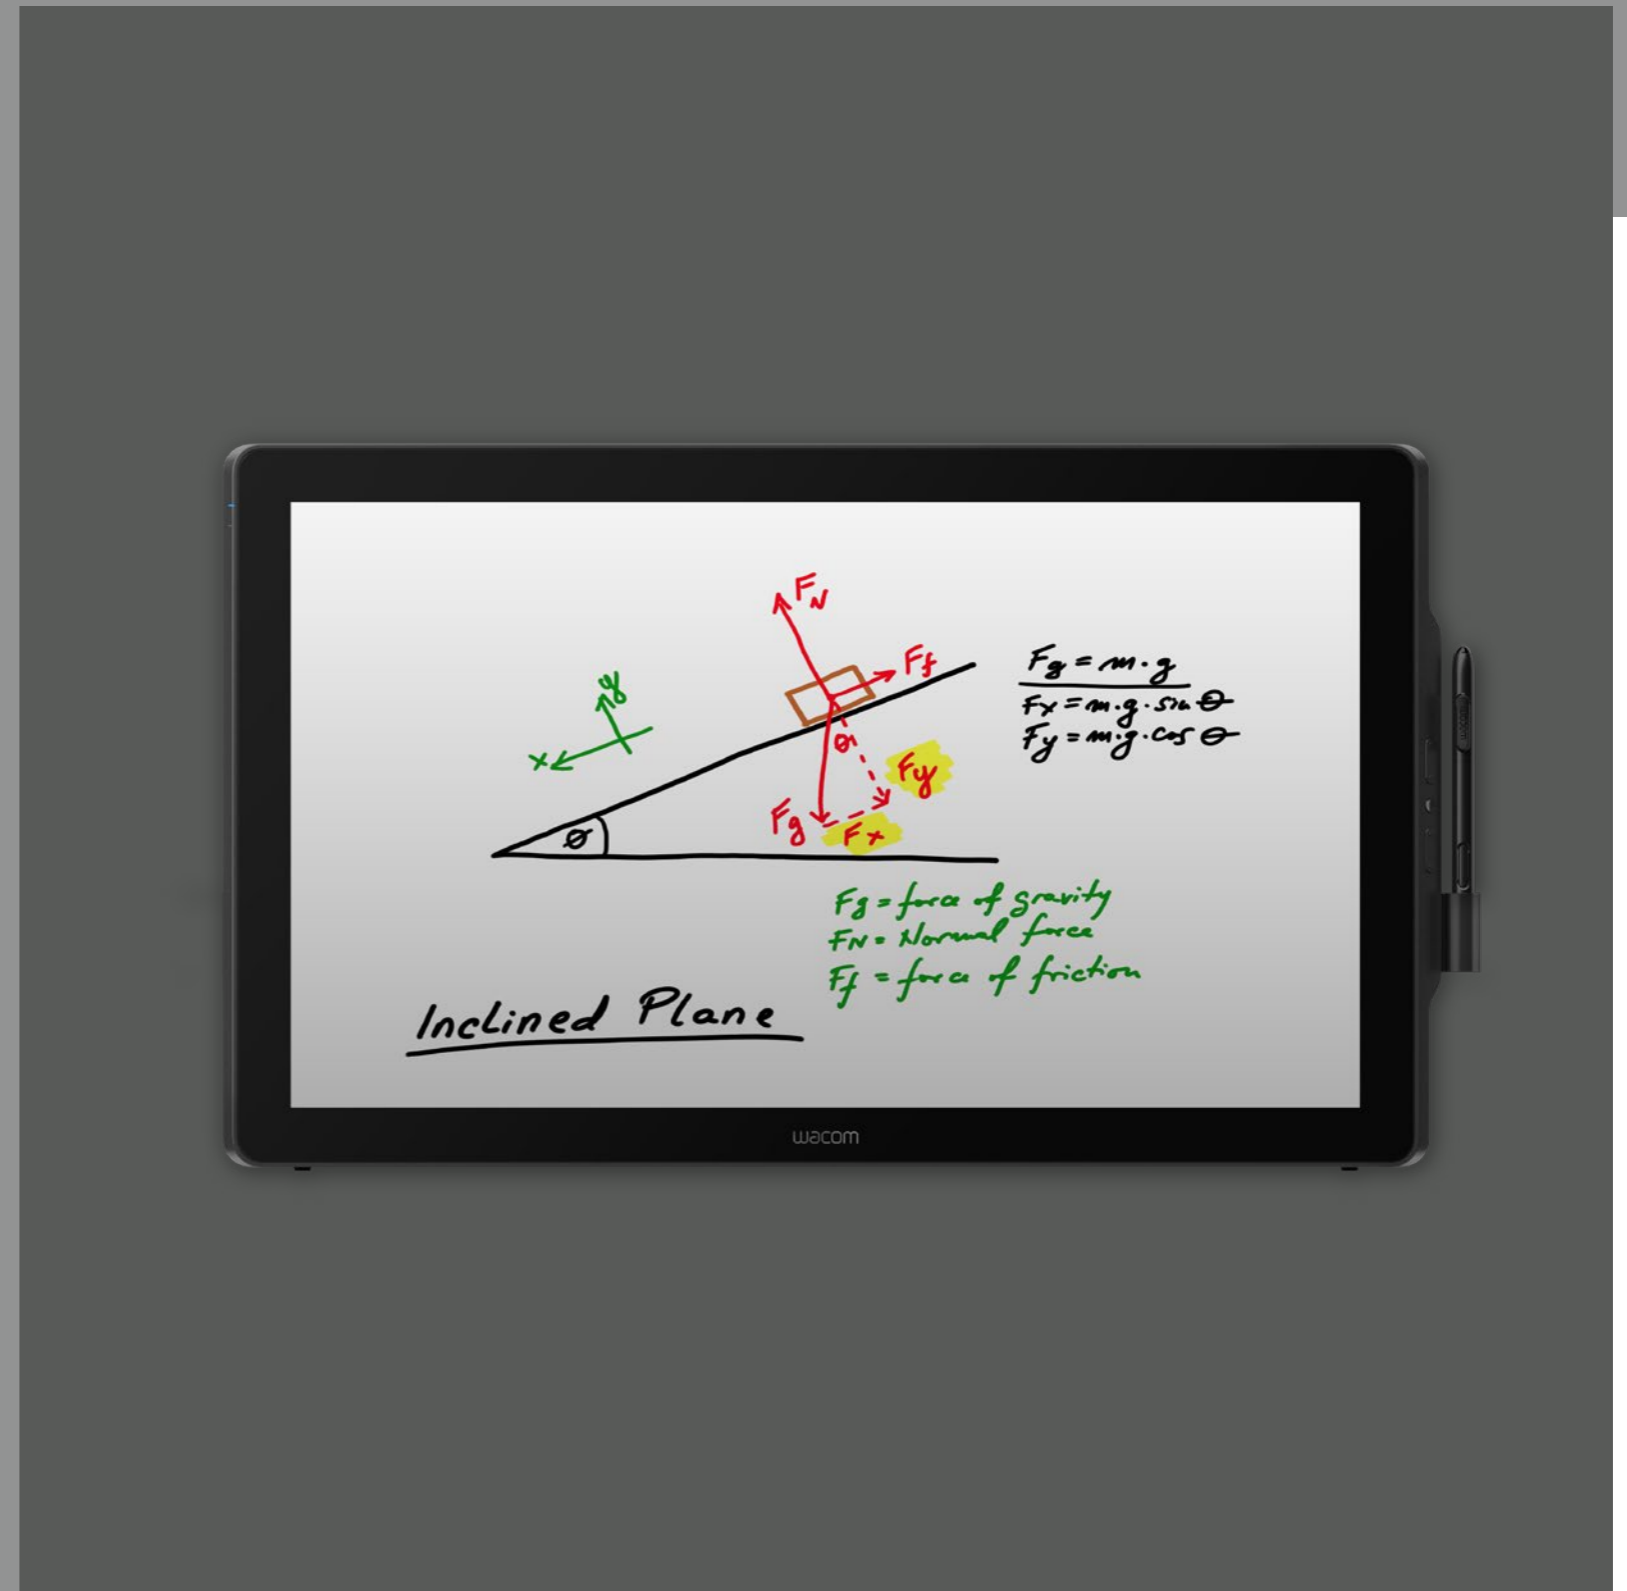

Data Sheet

DTK-2451/
DTH-2452

24-inch
Pen Display

WACOM® for Business