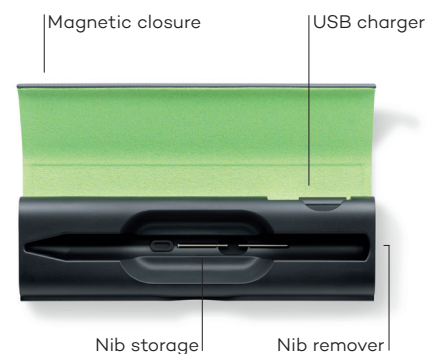

Bamboo Sketch

Product specifications

Color(s)	black
Stylus length	142 mm (5.6 in)
Stylus diameter	10 mm (0.4 in)
Stylus weight	18 g (0.7 oz) – including battery
Materials	aluminum
Compatibility	for iOS devices with Bluetooth check www.wacom.com/comp for list of tested devices
Connection	Bluetooth 4.0
Buttons	two side switches, programmable in app
Stylus nib	replaceable thin nib
Pressure sensitivity	2048 pressure levels
Power	rechargeable Li-polymer battery
Operating time	up to 16 hours
Box content	Bamboo Sketch, carrying case, quick start guide, USB charger
Accessories	stylus nibs, soft/firm ACK23016, stylus USB charger ACK43017

Packaging specifications

Sales packaging

Type	hanging single unit box
Dimensions (H x W x D)	180 x 70 x 24 mm (7.1 x 2.8 x 0.9 in)
Weight	161 g (5.7 oz)

Transport packaging

Type	master carton with 20 sales packs
Dimensions (H x W x D)	204 x 265 x 151 mm (8.0 x 10.4 x 5.9 in)
Weight	3.4 kg (7.6 lbs)

Codes

Color	Product code	UPC (America)	EAN (Europe)	EAN/JAN (Asia/Pacific)
black	CS610PK CS-610PK	753218988133	4949268620161	4949268705097

BAMBOO^{TM}
Making Ideas

www.wacom.com

© 2017 Wacom Co., Ltd. All rights reserved. Wacom, Bamboo and their respective logos are trademarks and/or registered trademarks of Wacom Co., Ltd. All other company names and product names are trademarks and/or registered trademarks of their respective owners. Modifications and errors excepted.