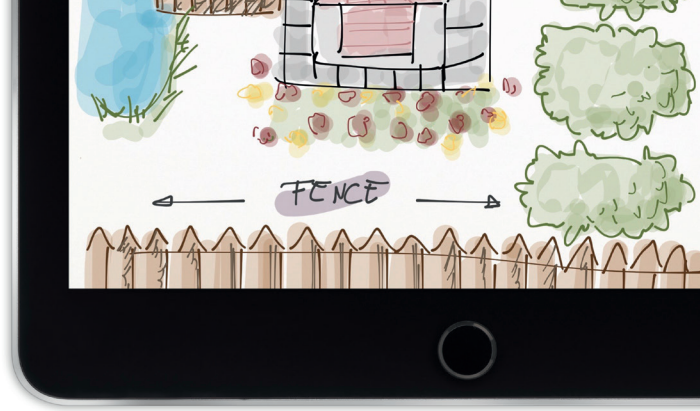

BAMBOO™

Sketch

Bamboo Sketch – Natural sketching on iPad or iPhone

Bamboo Sketch is a fine tip stylus for sketching and making ideas on both an iPad and iPhone. Its fine, pressure sensitive tip is specifically tuned for a natural, precise and authentic pen experience on iOS devices. Bamboo Sketch also works with previous iPad generations featuring Bluetooth® and iPhone 6 and above.

Experience extraordinary ergonomics and convenience

The new ergonomic triangular design provides a well-balanced, natural in-hand feel. Personalize Bamboo Sketch with two customizable shortcut buttons and exchangeable pen tips both soft and firm. Additional features include charging via USB and a convenient stylish case for storing the pen, extra nibs, and the USB charger.

Store, shape and share your ideas

Bamboo Sketch is fully integrated with leading creative apps for drawing and sketching, including Bamboo Paper, allowing instant in-app pairing for immediate performance. The Inkspace cloud service enables you to store, shape and share your work.

Feature Overview

- For ideating and sketching on both an iPad and an iPhone
- Works with previous iPad generations featuring Bluetooth® and iPhone 6 and above
- Natural ideating and sketching with pressure sensing and comfortable triangular design
- Customizable shortcut buttons and pen tips, both soft and firm
- Convenient carrying case