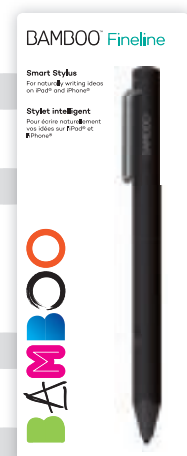

Packaging specifications

Sales pack	
Type	hangable single unit box
Dimensions (H x W x D)	180 x 70 x 24 mm (7.1 x 2.8 x 0.9 in)
Weight	79 g (2.6 oz)
Languages on box	Americas: EN, FR, ES, PT Asia/Pacific: EN, JP, KR, TC, SC Europe: EN, FR, DE, ES, IT
Transport packaging	
Type	master carton with 20 sales packs
Dimensions (H x W x D)	204 x 265 x 151 mm (8 x 10.4 x 5.9 in)
Weight	1.7 kg (3.7 lbs)