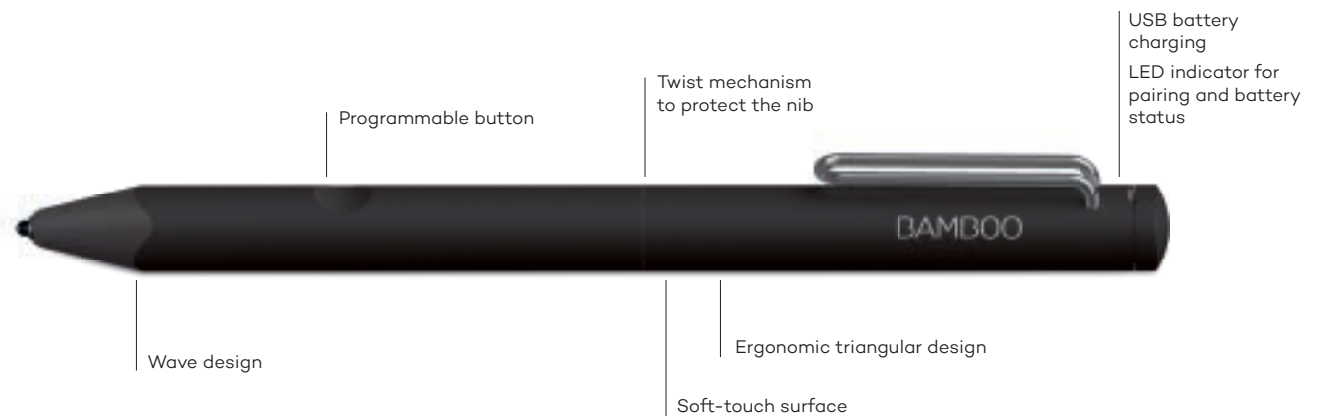

### Natural writing and making ideas on iPad and iPhone

Bamboo Fineline is a smart stylus with pressure sensitivity designed for natural writing on iOS touch devices. It's perfect for authentic writing, note taking and capturing ideas on your iOS touch device. Bamboo Fineline also works with older iPad generations featuring Bluetooth® and iPhone 6 and above.

### Comfortable, customizable, and compatible

Experience extraordinary ergonomics: Bamboo Fineline's triangular design and soft-touch surface provide a natural, balanced in-hand feel. Protect the tip with a twist when not in use, save time with the customizable shortcut button and conveniently charge the battery via USB. Bamboo Fineline has been fully integrated into leading apps like Goodnotes, Notesshelf and Bamboo Paper. The long lasting battery is rechargeable and offers hours of use while the stylus goes into sleep mode when not used.

## Product specifications

Color(s)	black, white, blue, light blue
Pen length	141 mm (5.6 in)
Pen diameter	triangular 11 mm (0.4 in)
Pen weight	19 g (0.7 oz)
Pen nib	replaceable thin tip
Pressure levels	1024
Power	rechargeable Li-polymer battery
Battery operating time	15 hrs (typical)
Buttons	one side switch, programmable in app
Connection	Bluetooth 4.0
Materials	soft painted aluminum pen body
Replacement nibs	yes
Compatibility	for iOS touchscreen devices check <a href="http://www.wacom.com/comp">www.wacom.com/comp</a> for list of tested devices
Box content	Bamboo Fineline, quick start guide, micro USB cable
Accessories	stylus thin nibs ACK22301